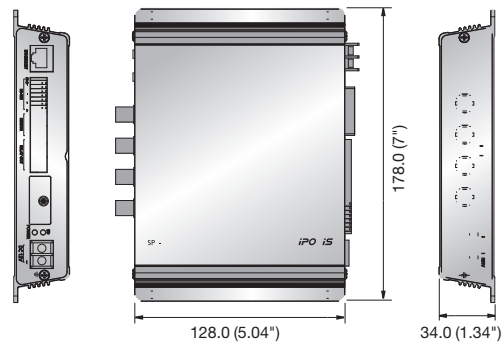

- Max. 30(25)fps at 4CIF resolution
- H.264, MPEG-4, MJPEG multiple codec
- Multiple streaming simultaneously
- 10/100/1000BASE-T
- SD memory, Bi-directional audio support

Dimensions

Unit : mm (inch)

Technical Specifications